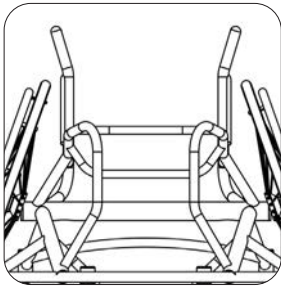

XB190 - Footrest plate carbon fibre

XB130 - Footrest height and angle adjustable aluminium plate

XB140 - Footrest fixed position height adjust screw and spacer kit

Castor options

XC160 - Castor wheel 61mm court sport

XC330 - Castor fork and stem (front) spare part

Castor wheel 72mm court sport

XC340 - Castor fork and stem (anti-tip) spare part

XC180 - Castor wheel high performance bearing upgrade (Full set)

XC200 - Castor fork micro sport

Backrest options

XG120 - Backrest outward flare design

XG110 - Backrest inward taper design

XG100 - Backrest ergonomic design

Sideguard options

XE230 - Sideguards welded aluminium sport

XE030 - Sideguards screw on aluminium