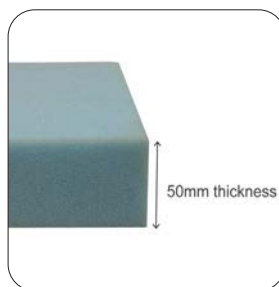

XP170 - Upholstery with individual embroidery

XP140 - Leather colour black

XP370 - Cushion thickness 100mm

XP320 - Cushion foam medium

XP150 - Leather colour red

XP330 - Cushion foam hard

XP160 - Leather colour grey

XP340 - Cushion foam Plastazote (sport very hard and lightweight)

XP310 - Cushion foam soft

XP350 - Cushion thickness 50mm

Upholstery options

XP360 - Cushion thickness
75mm

Accessory options

XR040 - Accessory seat plate aluminium with support tubes