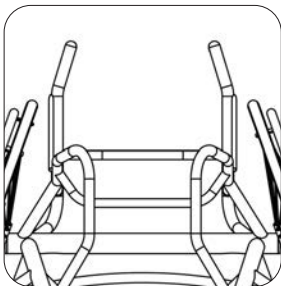

XB190 - Footrest plate carbon fibre

XB130 - Footrest height and angle adjustable aluminium plate

XB140 - Footrest fixed position height adjust screw and spacer kit

Castor options

XC160 - Castor wheel 61mm court sport

XC330 - Castor fork and stem (front) spare part

Castor wheel 72mm court sport

XC340 - Castor fork and stem (anti-tip) spare part

XC180 - Castor wheel high performance bearing upgrade (Full set)

XC200 - Castor fork micro sport

Backrest options

XG120 - Backrest outward flare design

XG110 - Backrest inward taper design

XG100 - Backrest ergonomic design

Sideguard options

XE230 - Sideguards welded aluminium sport

XE030 - Sideguards screw on aluminium