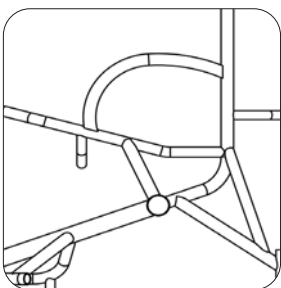

XB190 - Footrest plate carbon fibre

XB130 - Footrest height and angle adjustable aluminium plate

XB140 - Footrest fixed position height adjust screw and spacer kit

Castor options

XC160 - Castor wheel 61mm court sport

Backrest options

XG120 - Backrest outward flare design

XG110 - Backrest inward taper design

XG100 - Backrest ergonomic design

Sideguard options

XE230 - Sideguards welded aluminium sport

XE030 - Sideguards screw on aluminium