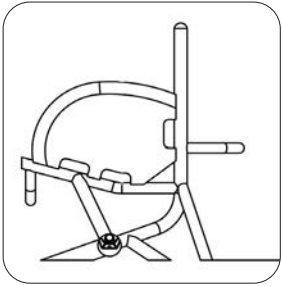

BELIEVE | LIVE | INSPIRE

Frame options

XA020 - Frame ergonomic seat design

XA150 - Plastic tube fitted to offensive wing

XA110 - Frame integrated basketball wing fixed centre of gravity

XA160 - Under wing welded loops (set of 3)