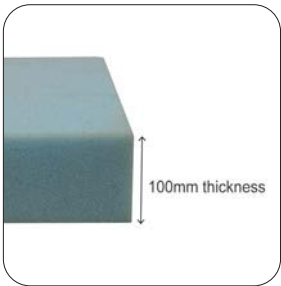

XP370 - Cushion thickness 100mm