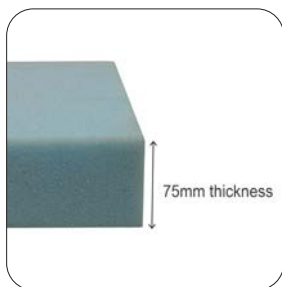

XP340 - Cushion foam Plastazote (sport very hard and lightweight)

XP310 - Cushion foam soft

XP350 - Cushion thickness 50mm

Upholstery options

XP360 - Cushion thickness
75mm

Accessory options

XR040 - Accessory seat plate aluminium with support tubes