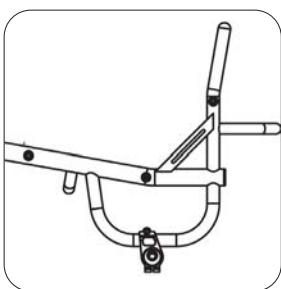

XB190 - Footrest plate carbon fibre

XB130 - Footrest height and angle adjustable aluminium plate

XB140 - Footrest fixed position height adjust screw and spacer kit

Castor options

XC160 - Castor wheel 61mm court sport

XC330 - Castor fork and stem (front) spare part

Castor wheel 72mm court sport

XC340 - Castor fork and stem (anti-tip) spare part

XC180 - Castor wheel high performance bearing upgrade (Full set)

XC200 - Castor fork micro sport

Backrest options

XG120 - Backrest outward flare design

XG110 - Backrest inward taper design

XG100 - Backrest ergonomic design

Sideguard options

XE230 - Sideguards welded aluminium sport

XE030 - Sideguards screw on aluminium