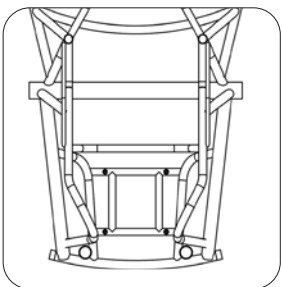

BELIEVE | LIVE | INSPIRE

Frame options

XA020 - Frame ergonomic seat design

XA150 - Plastic tube fitted to offensive wing

XA110 - Frame integrated basketball wing fixed centre of gravity

XA160 - Under wing welded loops (set of 3)

XA130 - Frame V taper seat design

XA140 - Frame without offensive wing

Footrest options

XB090 - Footrest fixed position integrated into frame

XB180 - Footrest plate aluminium

XB100 - Footrest ABS moulded foot tray

XB190 - Footrest plate carbon fibre

XB130 - Footrest height and angle adjustable aluminium plate

XB140 - Footrest fixed position height adjust screw and spacer kit

Castor options

XC160 - Castor wheel 61mm court sport