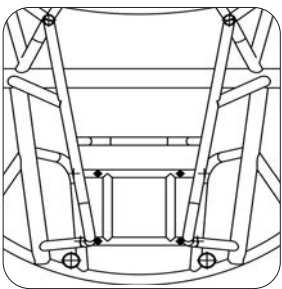

BELIEVE | LIVE | INSPIRE

Frame options

XA020 - Frame ergonomic seat design

XA150 - Plastic tube fitted to offensive wing

XA110 - Frame integrated basketball wing fixed centre of gravity

XA160 - Under wing welded loops (set of 3)

XA130 - Frame V taper seat design

XA140 - Frame without offensive wing

Footrest options

XB090 - Footrest fixed position integrated into frame

XB180 - Footrest plate aluminium

XB100 - Footrest ABS moulded foot tray

XB190 - Footrest plate carbon fibre

XB130 - Footrest height and angle adjustable aluminium plate

XB140 - Footrest fixed position height adjust screw and spacer kit

Castor options

XC160 - Castor wheel 61mm court sport