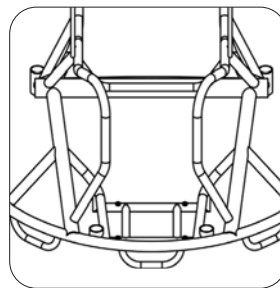

BELIEVE | LIVE | INSPIRE

Frame options

XA020 - Frame ergonomic seat design

XA150 - Plastic tube fitted to offensive wing

XA110 - Frame integrated basketball wing fixed centre of gravity

XA160 - Under wing welded loops (set of 3)

XA130 - Frame V taper seat design

XA140 - Frame without offensive wing

Footrest options

XB090 - Footrest fixed position integrated into frame

XB180 - Footrest plate aluminium

XB100 - Footrest ABS moulded foot tray

XB190 - Footrest plate carbon fibre

XB130 - Footrest height and angle adjustable aluminium plate

XB140 - Footrest fixed position height adjust screw and spacer kit

Castor options

XC160 - Castor wheel 61mm court sport